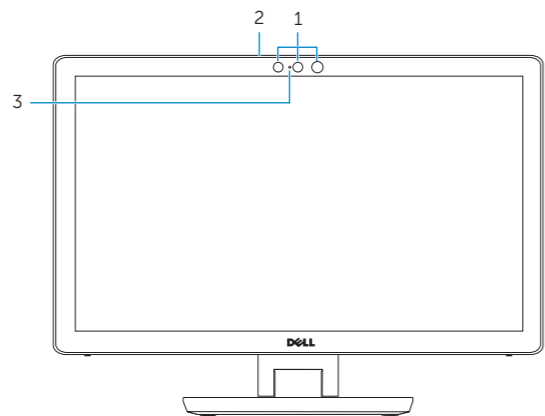

W07C002

Inspiron 2350

Inspiron 2350 系列

Features

功能部件 | 功能 | 外觀 | 기능

1. Intel RealSense 3D Camera – optional
2. Microphones (2)
3. Camera-status light
4. USB 3.0 ports (2)
5. Brightness control buttons (2)
6. Input-source selection/ screen-off button
7. Hard-drive activity light
8. Power button
9. Media-card reader
10. USB 3.0 ports (2)
11. Headset port
12. Audio-out port
13. Network port
14. USB 2.0 ports (2)
15. HDMI-out port
16. HDMI-in port
17. Power-adaptor port
18. Regulatory label
19. Service Tag label