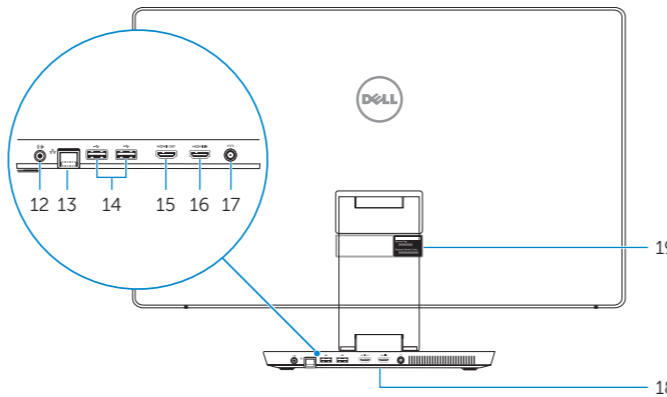

W07C002

Inspiron 2350

Inspiron 2350 系列

Features

功能部件 | 功能 | 外觀 | 기능

1. Intel RealSense 3D Camera – optional
2. Microphones (2)
3. Camera-status light
4. USB 3.0 ports (2)
5. Brightness control buttons (2)
6. Input-source selection/ screen-off button
7. Hard-drive activity light
8. Power button
9. Media-card reader
10. USB 3.0 ports (2)
11. Headset port
12. Audio-out port
13. Network port
14. USB 2.0 ports (2)
15. HDMI-out port
16. HDMI-in port
17. Power-adaptor port
18. Regulatory label
19. Service Tag label