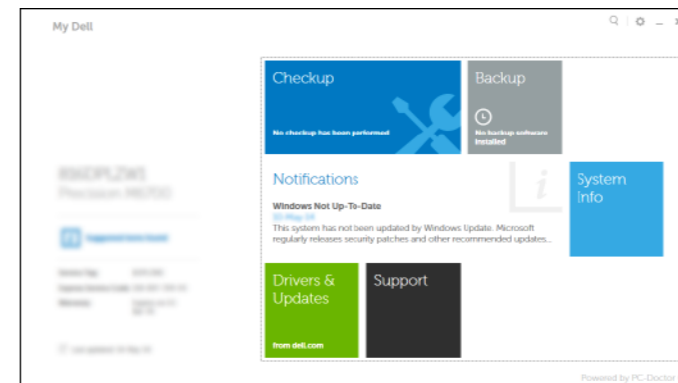

My Dell

我的 Dell | 我的 Dell
마이델 | 마이 델