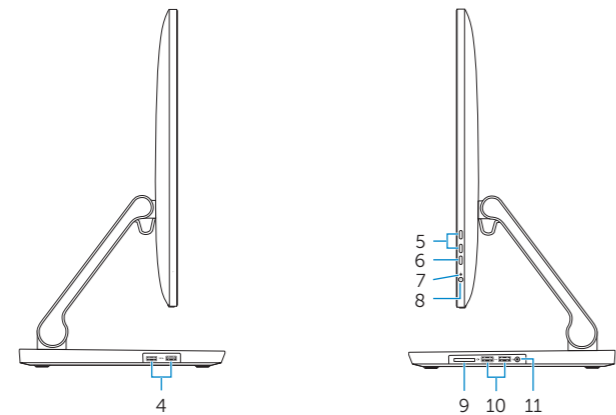

W07C002

Inspiron 2350

Inspiron 2350 系列

Features

功能部件 | 功能 | 外觀 | 기능

1. Intel RealSense 3D Camera – optional
2. Microphones (2)
3. Camera-status light
4. USB 3.0 ports (2)
5. Brightness control buttons (2)
6. Input-source selection/ screen-off button
7. Hard-drive activity light
8. Power button
9. Media-card reader
10. USB 3.0 ports (2)
11. Headset port
12. Audio-out port
13. Network port
14. USB 2.0 ports (2)
15. HDMI-out port
16. HDMI-in port
17. Power-adaptor port
18. Regulatory label
19. Service Tag label